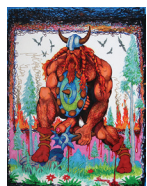

MATERIAL UNDERGROUND

Anna Betbeze, Patrick Jackson, Mike Kuchar, Andra Ursuta

Anna Betbeze  
*Noir*  
2011  
Wool, Acid Dyes, Watercolor  
94 x 70"

Patrick Jackson  
*Dirt Pile on Table (marble)*  
2011  
Dirt, Table, Epoxy

Mike Kuchar  
*Lusty Line Up*  
25 x 18"  
Pen and ink, felt pens and ink, watercolor

Mike Kuchar  
*Viking*  
25 x 18"  
Pen and ink, felt pens and ink, watercolor

Mike Kuchar  
*Statue in the Park*  
1996  
00:18:25  
Color  
4:3

Andra Ursuta  
*Untitled (Scythe)*  
Scythe, Bicycle Seat, Wood, Metal, Spray Paint  
72 x 27 x 6"

Andra Ursuta  
*Speed Bag of Bread*  
2010  
Cast resin, wood, foam  
24 x 18 x 20 inches